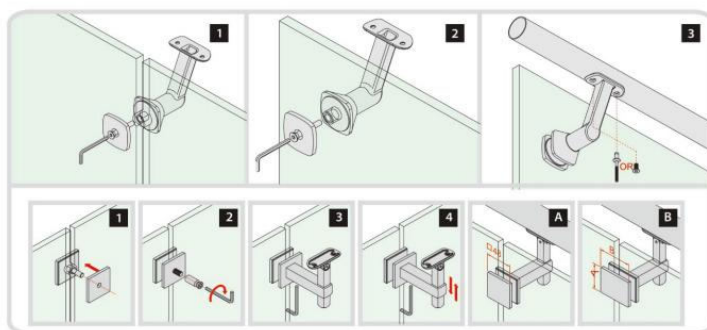

Bracket on Glass