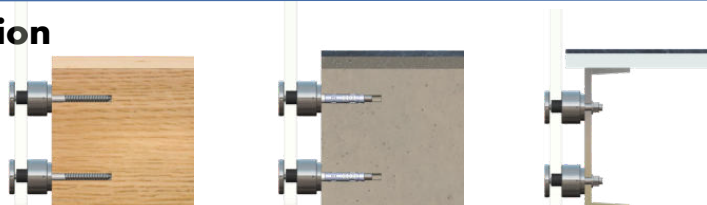

• Installation

Spigot railing

- Installation

STANDOFF RAILING

The least metal components in exchange for the most extreme sense of space , It can maximize space utilization, reduce the waste of space caused by installation.

- Easy montage
- Unblocked view

Standoff Railing

- YX-1153 - $\Phi 38$ mm

- YX-1154 - $\Phi 50$ mm

- YX-1155 - $\Phi 56$ mm

- YX-1156-56*56 mm

- Installation

YX NO.	YX-1153	YX-1154	YX-1156	YX-1155
GLASS FASTENER	$\Phi 38$ mm	$\Phi 50$ mm	$\Phi 56$ mm	56*56
GLASS THICKNESS	12 - 19 mm	12 - 17.52 mm	15 - 22.28 mm	15 - 22.28 mm
MAX. SEPARATION	1300 mm			
HEIGHT	36"--- 914 mm / 42"--- 1067 mm			
FINISH	STAIN / MIRROR / PAINT			