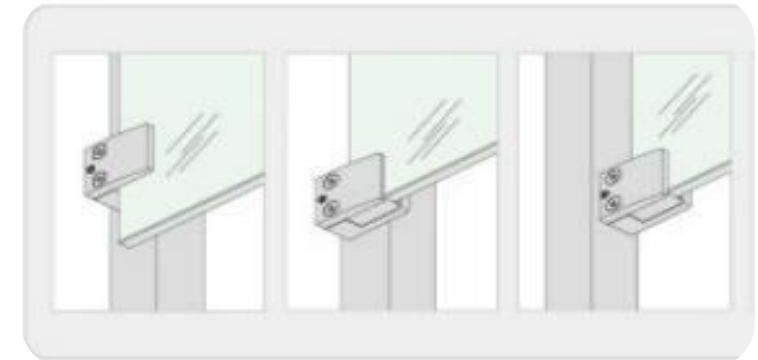

Round Balustrade

YX NO.	YX-0185B
GLASS THICKNESS	10-13.14 mm
HEIGHT	1000 mm
MAX. SEPARATION	1200 mm
FINISH	Stain / Mirror/ Paint

Installation

Balustrade glass railing is a modern guardrail product with excellent decorative properties. Glass railings are easy to install and provide the best safety.

Square Balustrade

YX NO.	YX-0372	YX-0268
POST	40*40*1.5 mm	50*50*1.5 mm
GLASS THICKNESS	10-13.52 mm	10-13.52 mm
HEIGHT	1000 / 1100 mm	
MAX. SEPARATION	1200 mm	
FINISH	Stain / Mirror/ Paint	

Balustrade glass railing is a modern guardrail product with excellent decorative properties. Glass railings are easy to install and provide the best safety.