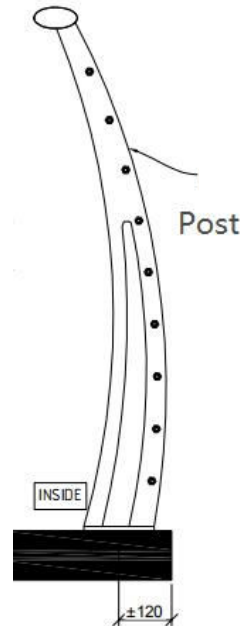

Component

• YX-1303A

• YX-1303B

• YX-1303C

Cable Railing

• YX- 0261

YX NO.	YX- 0261
POST	Flat Bar Post
INFILL	Cable \varnothing 8.0 mm
HEIGHT	1200 mm / 1300 mm
MAX. SEPARATION	1200 mm
FINISH	Stain / Mirror/ Paint

• Component

Small tube
Ø12x1mm
L5800mm

Small bar
Ø12mm
L4000mm

YX-1003A
Connector
Ø12mm
Fixing with screw

YX-1005
End cap
Ø12mm
Fixing with screw

YX-1013A
Adjustable elbow
Ø12x1mm

YX-1059
End cap
Ø12x1mm
Fixing with glue