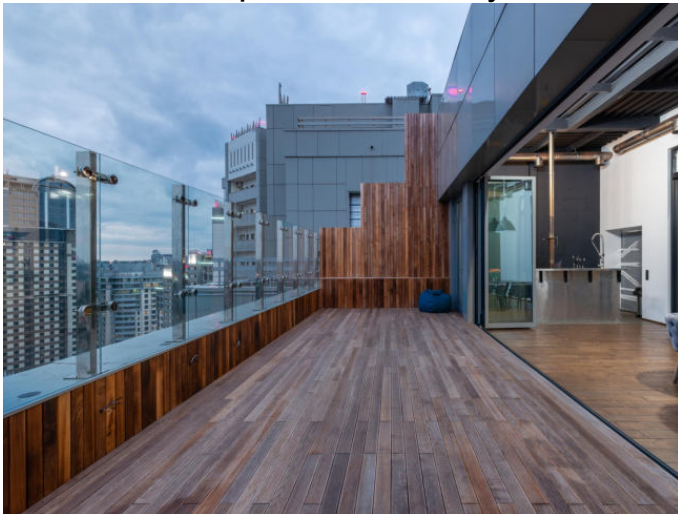

Wind Screen

YX NO.	YX-0391	YX-0371
POST	FLAT BAR POST	SQUARE POST
GLASS THICKNESS	13.52 -17.52 mm	
MAX. SEPARATION	1200 mm	
HEIGHT	1500 / 1800 mm	
FINISH	Stain / Mirror/ Paint	

Whether you live on waterfront or a windy mountaintop, we have different wind screen options to meet your needs.