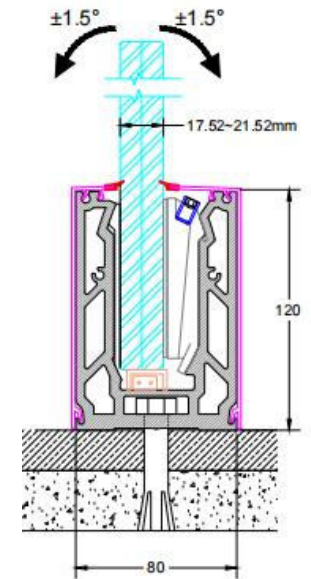

Aluminum Channel Railing

• YX-0353

• YX-0350

• YX-0237

• YX-0269

• YX-0366