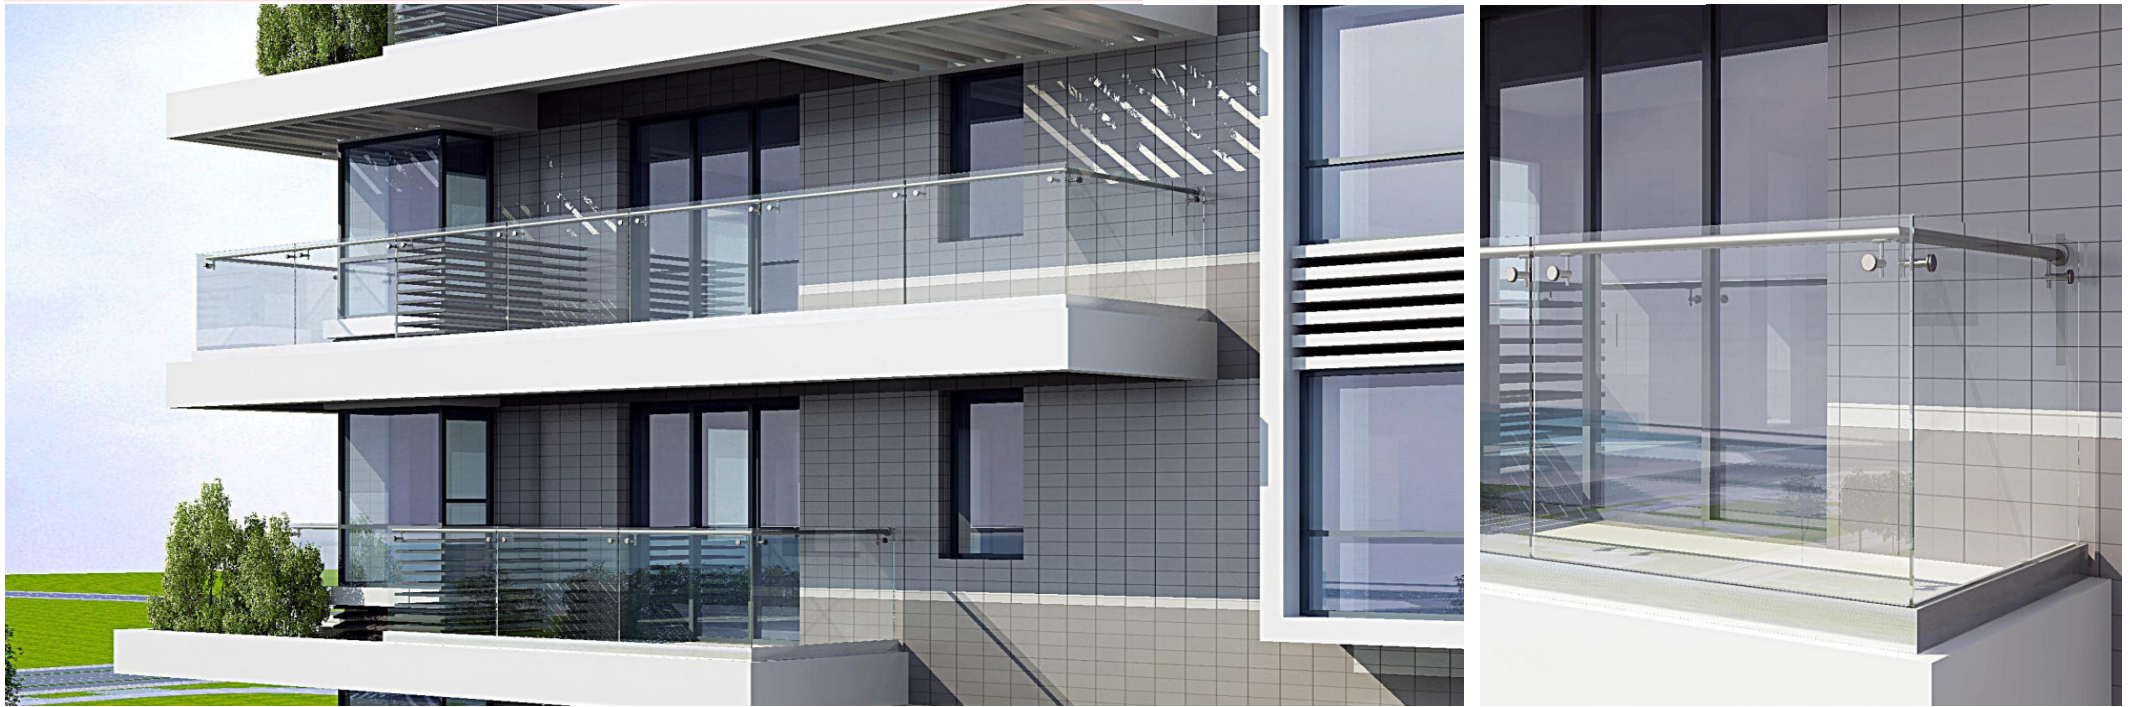

- ALUMINUM GLASS RAILING SYSTEM 15**

- WIND SCREEN SYSTEM 16**

- METAL LINE RAILING SYSTEM 17-22**
 - Cable railing 18
 - Cross Line Railing 21

- BRACKET AND HANDRAIL SYSTEM 23**

- SELETION 25**

FRAMELESS GLASS RAILING

- Aluminum Channel Railing
- Standoff Railing
- Spigot Railing

Aluminum Channel Railing

Because of the prevalence of minimalist style, the frameless aluminum channel railing is became one of the most representative popular products.

- Installation

Spigot Railing

Spigot railing is serving minimalist, aesthetic, simple and economic glass railing to your projects.

- Design for swimming pools, outdoor separation
- Easy installation
- Unblocked view