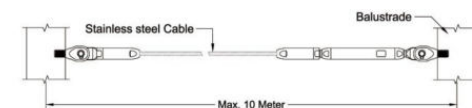

- Perfect solution for outdoor
- Unblocked view
- Affordable product

Cable Railing

• YX- 0261 

• YX- 0257 

YX NO.	YX-0261	YX-0257
POST	Round Post	Square Post
INFILL	Cable \varnothing 3.2 mm / Cable \varnothing 4.0 mm	
HEIGHT	1000 / 1100 mm	
MAX. SEPARATION	1200 mm	
FINISH	Stain / Mirror/ Paint	

Component

• YX-1303A

• YX-1303B

• YX-1303C

Cable Railing

• YX- 0261

YX NO.	YX- 0261
POST	Flat Bar Post
INFILL	Cable \varnothing 8.0 mm
HEIGHT	1200 mm / 1300 mm
MAX. SEPARATION	1200 mm
FINISH	Stain / Mirror/ Paint