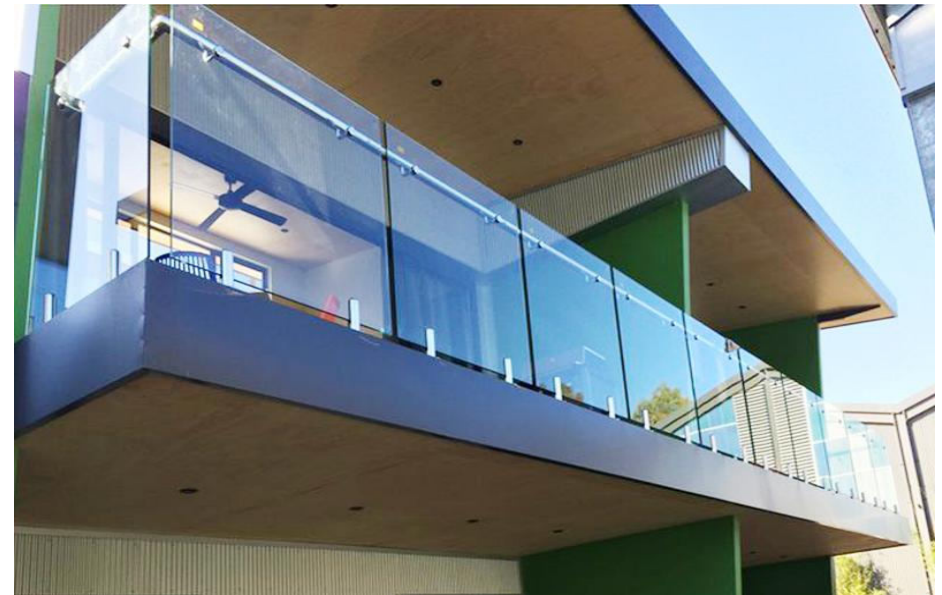

Spigot railing

- Installation