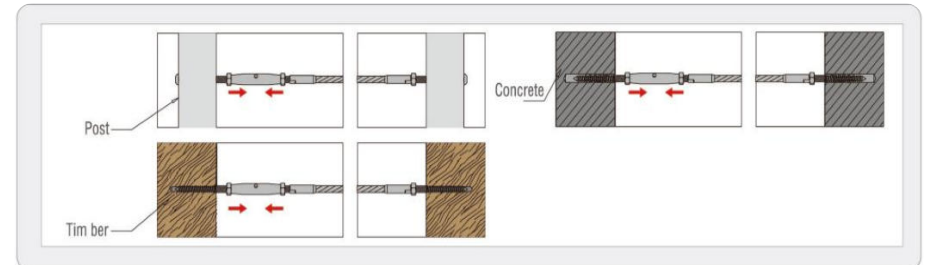

Component

• YX-1303A

• YX-1303B

• YX-1303C

Cable Railing

• YX- 0261

YX NO.	YX- 0261
POST	Flat Bar Post
INFILL	Cable \varnothing 8.0 mm
HEIGHT	1200 mm / 1300 mm
MAX. SEPARATION	1200 mm
FINISH	Stain / Mirror/ Paint

Cross Line Railing

Strong plasticity and wide application make the railing can be used in a variety of different scenarios.

- Easy maintenance
- Affordable product
- System components

Cross Line Railing

YX NO.	YX-0172	YX-0307	YX-0401
POST	Round Post	Round Post	Flat Bar Post
INFILL	Φ12 mm Small Bar Φ12 mm Small Pipe		
MAX. SEPARATION	1100-1200 mm		
HEIGHT	1000 /1100 mm		
FINISH	Stain / Mirror/ Paint		

• Component

Small tube
Ø12x1mm
L5800mm

Small bar
Ø12mm
L4000mm

YX-1003A
Connector
Ø12mm
Fixing with screw

YX-1005
End cap
Ø12mm
Fixing with screw

YX-1013A
Adjustable elbow
Ø12x1mm

YX-1059
End cap
Ø12x1mm
Fixing with glue