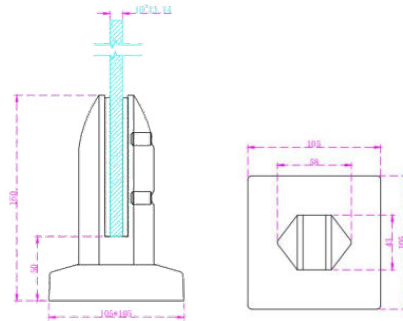

- Installation

Spigot Railing

Spigot railing is serving minimalist, aesthetic, simple and economic glass railing to your projects.

- Design for swimming pools, outdoor separation
- Easy installation
- Unblocked view

Spigot railing

- YX-1119DS

- YX-0330

- YX-0273

- YX-1119L

- YX-0260

YX NO.	YX-1119DS	YX-0330	YX-0273	YX-1119L	YX-0260
GLASS BASE	Φ48*180H mm	43*60*160H mm	40*50*200H mm	50*50*190H mm	15*65 mm
GLASS THICKNESS	10-13.14 mm	10-13.52 mm	13-13.52 mm	10-13.14 mm	112-17.52 mm
MAX. SEPARATION	1100 mm				
HEIGHT	36"--- 914 mm / 42"--- 1067 mm				
FINISH	Stain / Mirror /Paint				