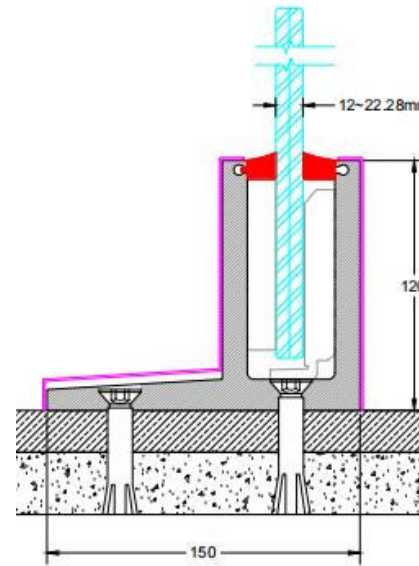

Aluminum Channel Railing

• YX-0353

• YX-0350

• YX-0237

• YX-0269

• YX-0366