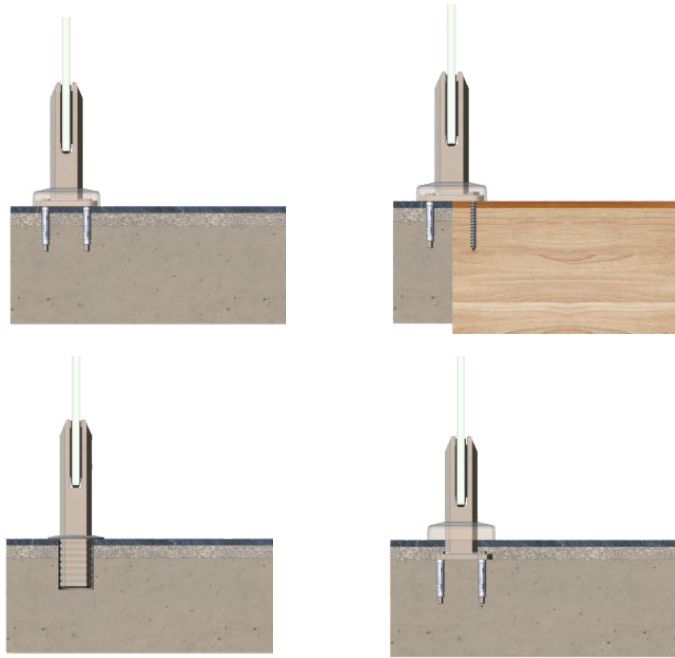

- Installation

Spigot Railing

Spigot railing is serving minimalist, aesthetic, simple and economic glass railing to your projects.

- Design for swimming pools, outdoor separation
- Easy installation
- Unblocked view

Spigot railing

- YX-1119DS

- YX-0330

- YX-0273

- YX-1119L

- YX-0260

YX NO.	YX-1119DS	YX-0330	YX-0273	YX-1119L	YX-0260
GLASS BASE	Φ48*180H mm	43*60*160H mm	40*50*200H mm	50*50*190H mm	15*65 mm
GLASS THICKNESS	10-13.14 mm	10-13.52 mm	13-13.52 mm	10-13.14 mm	112-17.52 mm
MAX. SEPARATION	1100 mm				
HEIGHT	36"--- 914 mm / 42"--- 1067 mm				
FINISH	Stain / Mirror /Paint				

• Installation

Spigot railing

- Installation

STANDOFF RAILING

The least metal components in exchange for the most extreme sense of space , It can maximize space utilization, reduce the waste of space caused by installation.