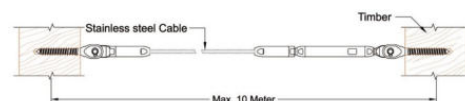

Component

• YX-1303A

• YX-1303B

• YX-1303C

Cable Railing

• YX- 0261

YX NO.	YX- 0261
POST	Flat Bar Post
INFILL	Cable \varnothing 8.0 mm
HEIGHT	1200 mm / 1300 mm
MAX. SEPARATION	1200 mm
FINISH	Stain / Mirror/ Paint

Cross Line Railing

Strong plasticity and wide application make the railing can be used in a variety of different scenarios.

- Easy maintenance
- Affordable product
- System components

Cross Line Railing

YX NO.	YX-0172	YX-0307	YX-0401
POST	Round Post	Round Post	Flat Bar Post
INFILL	Φ12 mm Small Bar Φ12 mm Small Pipe		
MAX. SEPARATION	1100-1200 mm		
HEIGHT	1000 /1100 mm		
FINISH	Stain / Mirror/ Paint		

• Component

Small tube
Ø12x1mm
L5800mm

Small bar
Ø12mm
L4000mm

YX-1003A
Connector
Ø12mm
Fixing with screw

YX-1005
End cap
Ø12mm
Fixing with screw

YX-1013A
Adjustable elbow
Ø12x1mm

YX-1059
End cap
Ø12x1mm
Fixing with glue