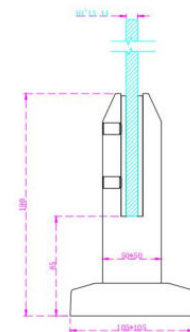

- Installation

Spigot Railing

Spigot railing is serving minimalist, aesthetic, simple and economic glass railing to your projects.

- Design for swimming pools, outdoor separation
- Easy installation
- Unblocked view

Spigot railing

- YX-1119DS

- YX-0330

- YX-0273

- YX-1119L

- YX-0260

YX NO.	YX-1119DS	YX-0330	YX-0273	YX-1119L	YX-0260
GLASS BASE	Φ48*180H mm	43*60*160H mm	40*50*200H mm	50*50*190H mm	15*65 mm
GLASS THICKNESS	10-13.14 mm	10-13.52 mm	13-13.52 mm	10-13.14 mm	112-17.52 mm
MAX. SEPARATION	1100 mm				
HEIGHT	36"--- 914 mm / 42"--- 1067 mm				
FINISH	Stain / Mirror /Paint				

• Installation

Spigot railing

- Installation

STANDOFF RAILING

The least metal components in exchange for the most extreme sense of space , It can maximize space utilization, reduce the waste of space caused by installation.