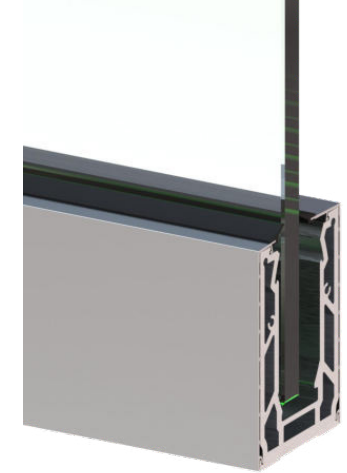

Aluminum Channel Railing

• YX-0353

• YX-0269

• YX-0366