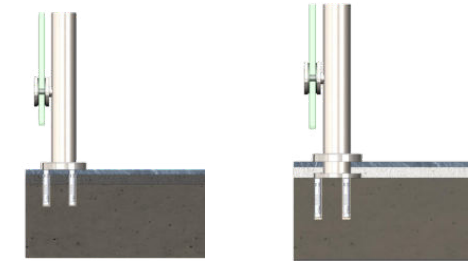

- What kind of handrail should be right ?
Up to you.

Option

U-cap

Square-slot

Round-slot

Option
Glass clamp
YX-1307

BALUSTRADE GLASS RAILING SYSTEM

- Round Balustrade 
- Square Balustrade 
- Flat Bar Balustrade 

Round Balustrade

YX NO.	YX-0185B
GLASS THICKNESS	10-13.14 mm
HEIGHT	1000 mm
MAX. SEPARATION	1200 mm
FINISH	Stain / Mirror/ Paint

Installation

Balustrade glass railing is a modern guardrail product with excellent decorative properties. Glass railings are easy to install and provide the best safety.