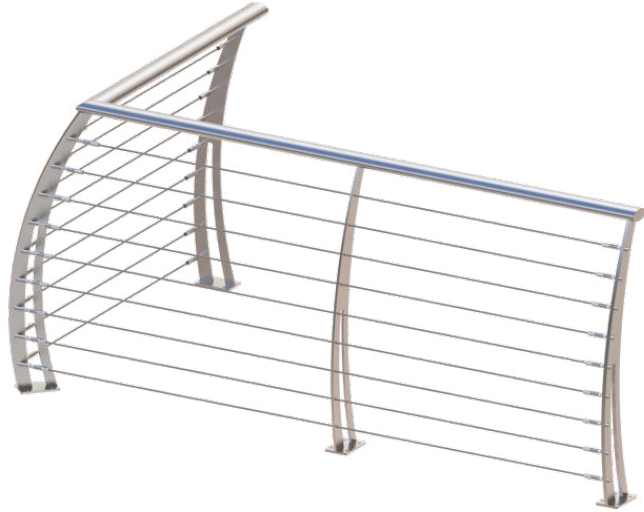

Whether you live on waterfront or a windy mountaintop, we have different wind screen options to meet your needs.

METAL LINE RAILING SYSTEM

- Cable Railing
- Cross Line Railing

Cable Railing

Cable railing has the advantage of easy installation and convenient maintenance, is a high quality railing product with good performance.

- Perfect solution for outdoor
- Unblocked view
- Affordable product

Cable Railing

• YX- 0261 

• YX- 0257 

YX NO.	YX-0261	YX-0257
POST	Round Post	Square Post
INFILL	Cable \varnothing 3.2 mm / Cable \varnothing 4.0 mm	
HEIGHT	1000 / 1100 mm	
MAX. SEPARATION	1200 mm	
FINISH	Stain / Mirror/ Paint	

Component

• YX-1303A

• YX-1303B

• YX-1303C

Cable Railing

• YX- 0261

YX NO.	YX- 0261
POST	Flat Bar Post
INFILL	Cable \varnothing 8.0 mm
HEIGHT	1200 mm / 1300 mm
MAX. SEPARATION	1200 mm
FINISH	Stain / Mirror/ Paint

Cross Line Railing

Strong plasticity and wide application make the railing can be used in a variety of different scenarios.

- Easy maintenance
- Affordable product
- System components

Cross Line Railing

YX NO.	YX-0172	YX-0307	YX-0401
POST	Round Post	Round Post	Flat Bar Post
INFILL	Φ12 mm Small Bar Φ12 mm Small Pipe		
MAX. SEPARATION	1100-1200 mm		
HEIGHT	1000 /1100 mm		
FINISH	Stain / Mirror/ Paint		