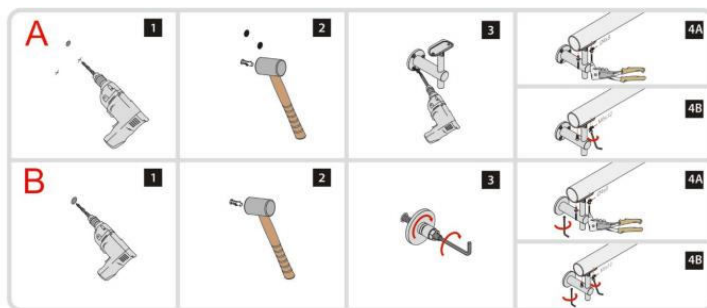

Bracket on Glass