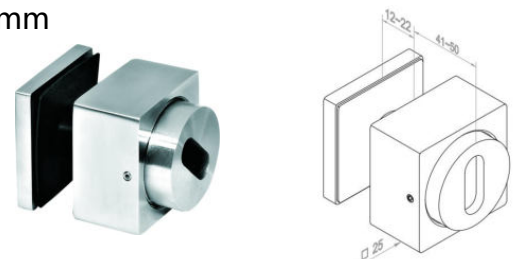

- Easy montage
- Unblocked view

Standoff Railing

- YX-1153 - $\Phi 38$ mm

- YX-1154 - $\Phi 50$ mm

- YX-1155 - $\Phi 56$ mm

- YX-1156-56*56 mm

- Installation

YX NO.	YX-1153	YX-1154	YX-1156	YX-1155
GLASS FASTENER	$\Phi 38$ mm	$\Phi 50$ mm	$\Phi 56$ mm	56*56
GLASS THICKNESS	12 - 19 mm	12 - 17.52 mm	15 - 22.28 mm	15 - 22.28 mm
MAX. SEPARATION	1300 mm			
HEIGHT	36"--- 914 mm / 42"--- 1067 mm			
FINISH	STAIN / MIRROR / PAINT			