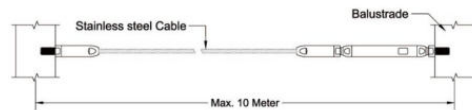

- Perfect solution for outdoor
- Unblocked view
- Affordable product

Cable Railing

• YX- 0261 

• YX- 0257 

YX NO.	YX-0261	YX-0257
POST	Round Post	Square Post
INFILL	Cable \varnothing 3.2 mm / Cable \varnothing 4.0 mm	
HEIGHT	1000 / 1100 mm	
MAX. SEPARATION	1200 mm	
FINISH	Stain / Mirror/ Paint	

Component

• YX-1303A

• YX-1303B

• YX-1303C

Cable Railing

• YX- 0261

YX NO.	YX- 0261
POST	Flat Bar Post
INFILL	Cable \varnothing 8.0 mm
HEIGHT	1200 mm / 1300 mm
MAX. SEPARATION	1200 mm
FINISH	Stain / Mirror/ Paint