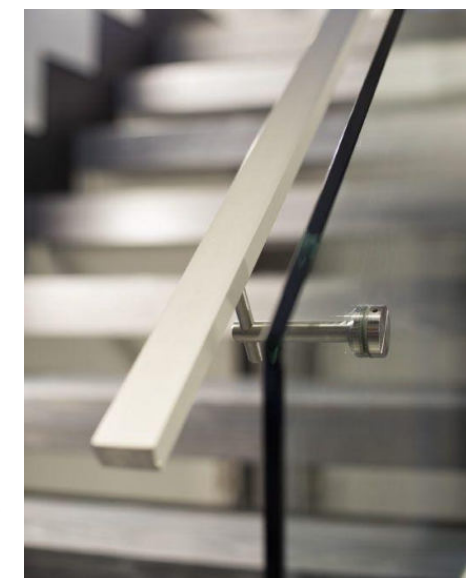

Round-handrail component:

					
Handrail Ø42.4x1.5mm Ø50.8x1.5mm L5800mm	YX-1121 Connector Ø42.4x1.5mm Ø50.8x1.5mm Fixing with glue	YX-1081A Adjustable elbow Ø42.4x1.5mm Ø50.8x1.5mm Fixing with glue	YX-B19 90° elbow Ø42.4x1.5mm Ø50.8x1.5mm Fixing with glue	YX-B57-2 End cap Ø42.4x1.5mm Ø50.8x1.5mm Fixing with glue	YX-B24 Wall flange Ø42.4mm/Ø50.8mm Fixing with screw

Flat-square handrail component:

• **Square**

					
Handrail 25x50x1.5mm L 5800mm	YX-1165 Connector 25x50x1.5mm Fixing with glue	YX-1164 Adjustable elbow 25x50x1.5mm Fixing with glue	YX-1164H Adjustable elbow 25x50x1.5mm Fixing with glue	YX-1166 90° elbow 25x50x1.5mm Fixing with glue	YX-1167 End cap 25x50x1.5mm Fixing with glue

Square handrail component:

						
Handrail 40x40x1.5mm L 5800mm	YX-SQ1121 Connector 40x40x1.5mm Fixing with glue	YX-SQ1081 Adjustable elbow 40x40x1.5mm Fixing with glue	YX-SQB20 90° elbow 40x40x1.5mm Fixing with glue	YX-SQB21 T elbow 40x40x1.5mm Fixing with glue	YX-SQB59-1 End cap 40x40x1.5mm Fixing with glue	YX-SQB24 Wall flange 40x40xmm Fixing with screw