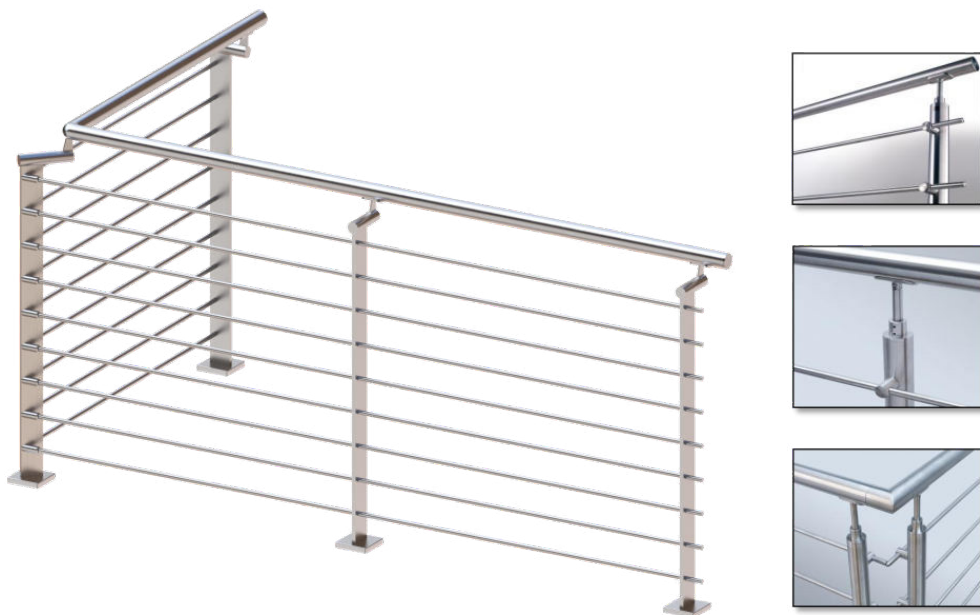

Cross Line Railing