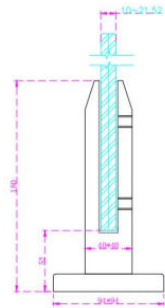

Spigot railing

- YX-1119DS

- YX-0330

- YX-0273

- YX-1119L

- YX-0260

YX NO.	YX-1119DS	YX-0330	YX-0273	YX-1119L	YX-0260
GLASS BASE	Φ48*180H mm	43*60*160H mm	40*50*200H mm	50*50*190H mm	15*65 mm
GLASS THICKNESS	10-13.14 mm	10-13.52 mm	13-13.52 mm	10-13.14 mm	112-17.52 mm
MAX. SEPARATION	1100 mm				
HEIGHT	36"--- 914 mm / 42"--- 1067 mm				
FINISH	Stain / Mirror /Paint				