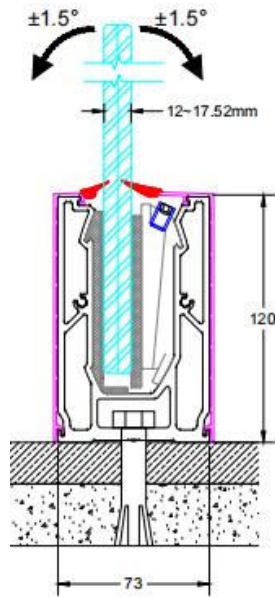

Aluminum Channel Railing

• YX-0353

• YX-0350

• YX-0269

• YX-0366