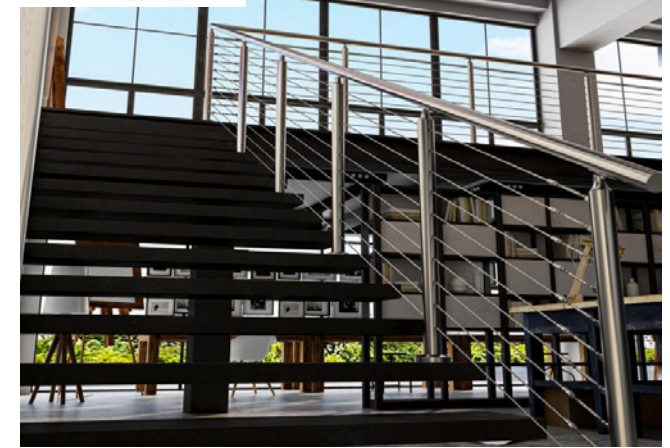

Cable Railing

Cable railing has the advantage of easy installation and convenient maintenance, is a high quality railing product with good performance.

- Perfect solution for outdoor
- Unblocked view
- Affordable product