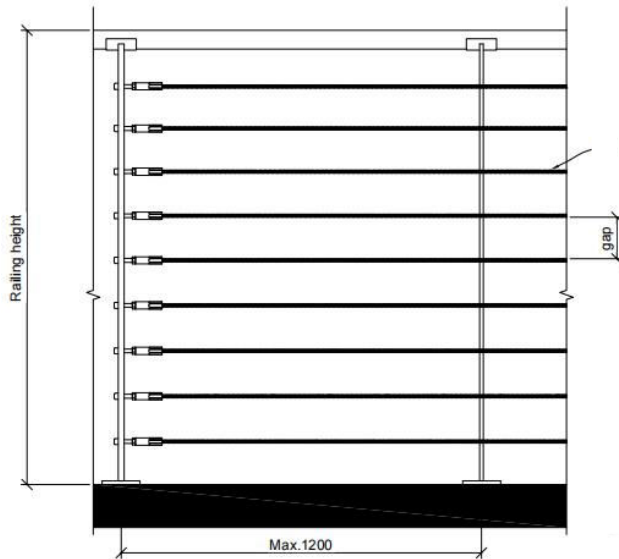

Component

• YX-1303A

• YX-1303B

• YX-1303C

Cable Railing

• YX- 0261

YX NO.	YX- 0261
POST	Flat Bar Post
INFILL	Cable \varnothing 8.0 mm
HEIGHT	1200 mm / 1300 mm
MAX. SEPARATION	1200 mm
FINISH	Stain / Mirror/ Paint