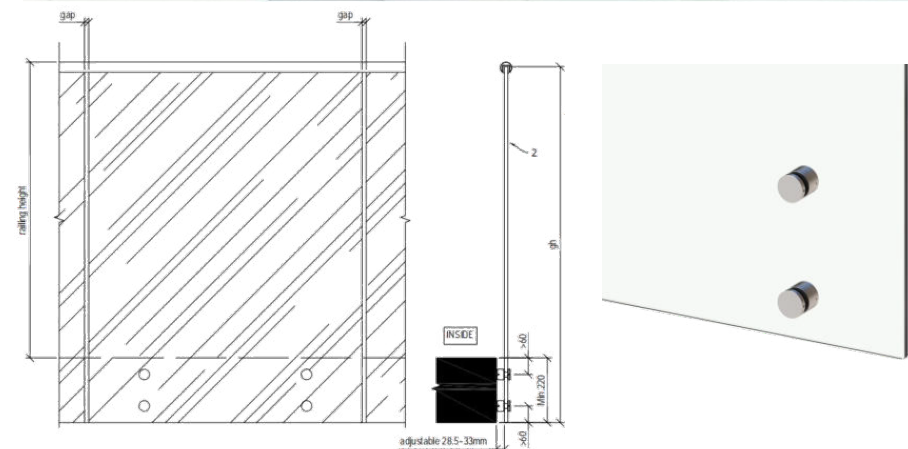

- Easy montage
- Unblocked view

Standoff Railing

- YX-1153 - $\Phi 38$ mm

- YX-1154 - $\Phi 50$ mm

- YX-1155 - $\Phi 56$ mm

- YX-1156-56*56 mm

- Installation

YX NO.	YX-1153	YX-1154	YX-1156	YX-1155
GLASS FASTENER	$\Phi 38$ mm	$\Phi 50$ mm	$\Phi 56$ mm	56*56
GLASS THICKNESS	12 - 19 mm	12 - 17.52 mm	15 - 22.28 mm	15 - 22.28 mm
MAX. SEPARATION	1300 mm			
HEIGHT	36"--- 914 mm / 42"--- 1067 mm			
FINISH	STAIN / MIRROR / PAINT			