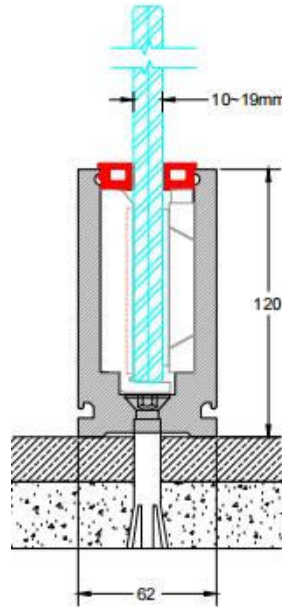

Aluminum Channel Railing

• YX-0353

• YX-0237

• YX-0269

• YX-0366