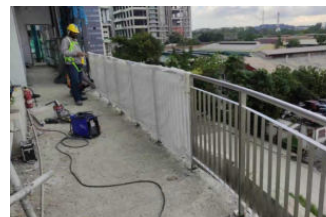

YUEXING HARDWARE PROJECT

YUEXING 's products and projects have spread all over the world.

2007-2023

- **America** - The campus Apartment
- **Australia**- Wollongong Apartment
- **America** -Allen Tower Apartment
- **Papua New Guinea**-New Enga Hospital
- **Singapore** - Tim mac
- **Australia** -Quay Quarter Tower
- **Bangladesh** - South Leaf Apartment
- **Dubai**- Dubai Hills Mall
- **Philippines**- Okada Malina Hotel
- **Australia**- Parramatta Square
- **Australia**-Wonderland Central Park
- **America**-Tulas Broad Walk
- **Qatar**-WGS Activity Center
- **Russia**-Winter Olympic Stadium
- **India**- Membai International Airport
- **Singapore**-ION Shopping Mall
- **Croatia**- Premanura Villa
- **Mexico**- CEART Building
- **Australia**- Marina Apartment
- **Singapore**- Livia Apartment
- **Turkmenistan**- Berkarar Mall