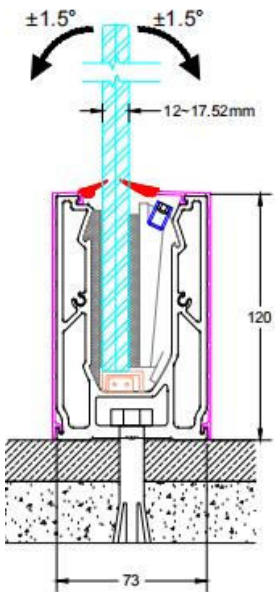

Aluminum Channel Railing

• YX-0353

• YX-0350

• YX-0237

• YX-0269

• YX-0366