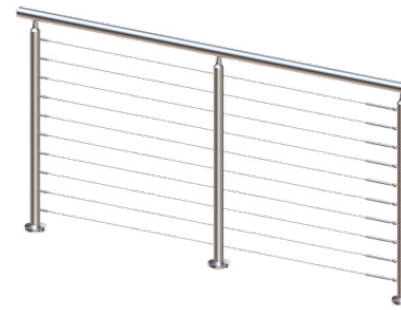

Whether you live on waterfront or a windy mountaintop, we have different wind screen options to meet your needs.

METAL LINE RAILING SYSTEM

- Cable Railing
- Cross Line Railing

Cable Railing

Cable railing has the advantage of easy installation and convenient maintenance, is a high quality railing product with good performance.

- Perfect solution for outdoor
- Unblocked view
- Affordable product

Cable Railing

• YX- 0261 

• YX- 0257 

YX NO.	YX-0261	YX-0257
POST	Round Post	Square Post
INFILL	Cable \varnothing 3.2 mm / Cable \varnothing 4.0 mm	
HEIGHT	1000 / 1100 mm	
MAX. SEPARATION	1200 mm	
FINISH	Stain / Mirror/ Paint	