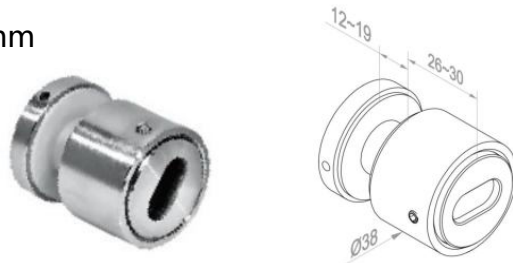

Spigot railing

- YX-1119DS

- YX-0330

- YX-0273

- YX-1119L

- YX-0260

YX NO.	YX-1119DS	YX-0330	YX-0273	YX-1119L	YX-0260
GLASS BASE	Φ48*180H mm	43*60*160H mm	40*50*200H mm	50*50*190H mm	15*65 mm
GLASS THICKNESS	10-13.14 mm	10-13.52 mm	13-13.52 mm	10-13.14 mm	112-17.52 mm
MAX. SEPARATION	1100 mm				
HEIGHT	36"--- 914 mm / 42"--- 1067 mm				
FINISH	Stain / Mirror /Paint				

• Installation

Spigot railing

- Installation

STANDOFF RAILING

The least metal components in exchange for the most extreme sense of space , It can maximize space utilization, reduce the waste of space caused by installation.

- Easy montage
- Unblocked view

Standoff Railing

- YX-1153 - $\Phi 38$ mm

- YX-1154 - $\Phi 50$ mm

- YX-1155 - $\Phi 56$ mm

- YX-1156-56*56 mm

- Installation

YX NO.	YX-1153	YX-1154	YX-1156	YX-1155
GLASS FASTENER	$\Phi 38$ mm	$\Phi 50$ mm	$\Phi 56$ mm	56*56
GLASS THICKNESS	12 - 19 mm	12 - 17.52 mm	15 - 22.28 mm	15 - 22.28 mm
MAX. SEPARATION	1300 mm			
HEIGHT	36"--- 914 mm / 42"--- 1067 mm			
FINISH	STAIN / MIRROR / PAINT			