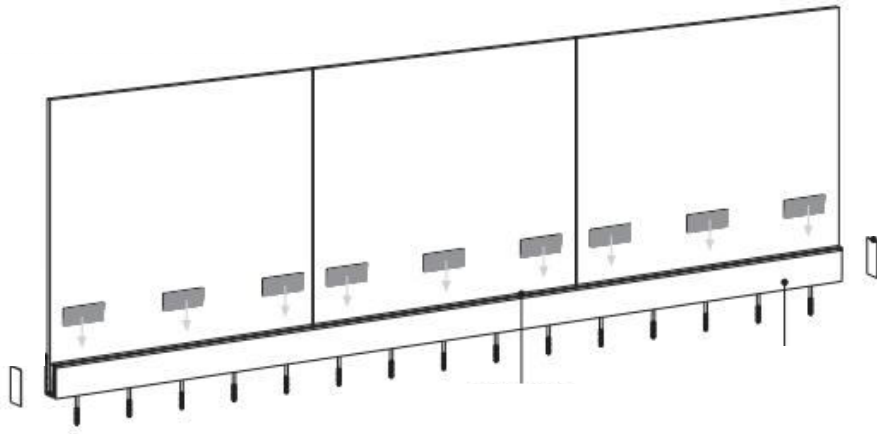

- With a simple and fashionable design
- Unblocked view
- Newest and safest in the railing

Aluminum Channel Railing

• YX-0353

• YX-0350

• YX-0237

• YX-0269

• YX-0366

Aluminum Channel Railing

- Installation

Spigot Railing

Spigot railing is serving minimalist, aesthetic, simple and economic glass railing to your projects.

- Design for swimming pools, outdoor separation
- Easy installation
- Unblocked view