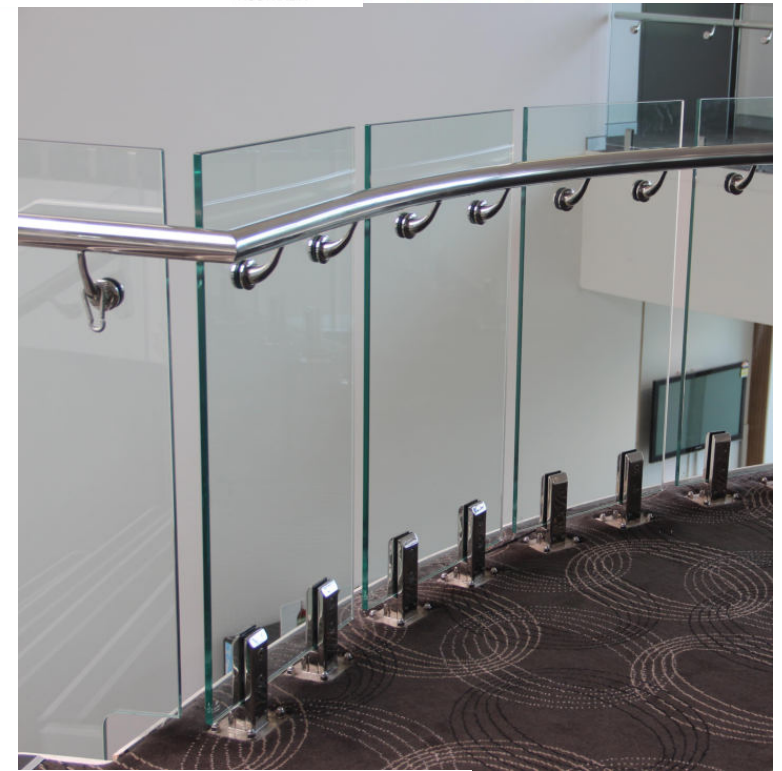

- Aluminum Channel Railing
- Standoff Railing
- Spigot Railing

Aluminum Channel Railing

Because of the prevalence of minimalist style, the frameless aluminum channel railing is became one of the most representative popular products.

- With a simple and fashionable design
- Unblocked view
- Newest and safest in the railing

Aluminum Channel Railing

• YX-0353

• YX-0350

• YX-0237

• YX-0269

• YX-0366

Aluminum Channel Railing

- Installation

Spigot Railing

Spigot railing is serving minimalist, aesthetic, simple and economic glass railing to your projects.

- Design for swimming pools, outdoor separation
- Easy installation
- Unblocked view