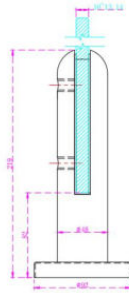

- Installation

Spigot Railing

Spigot railing is serving minimalist, aesthetic, simple and economic glass railing to your projects.

- Design for swimming pools, outdoor separation
- Easy installation
- Unblocked view

Spigot railing

- YX-1119DS

- YX-0330

- YX-0273

- YX-1119L

- YX-0260

YX NO.	YX-1119DS	YX-0330	YX-0273	YX-1119L	YX-0260
GLASS BASE	Φ48*180H mm	43*60*160H mm	40*50*200H mm	50*50*190H mm	15*65 mm
GLASS THICKNESS	10-13.14 mm	10-13.52 mm	13-13.52 mm	10-13.14 mm	112-17.52 mm
MAX. SEPARATION	1100 mm				
HEIGHT	36"--- 914 mm / 42"--- 1067 mm				
FINISH	Stain / Mirror /Paint				