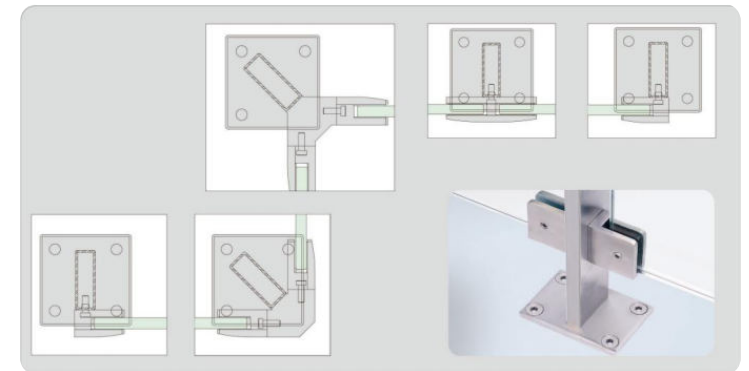

Flat Bar Balustrade

YX NO.	YX-0167	YX-0371	YX-0390
POST	12*60 mm	12*80 mm	16*80 mm
GLASS THICKNESS	12-13.52 mm	13.52 -17.52 mm	17.52-21.52 mm
MAX. SEPARATION	1300 mm		
HEIGHT	1000 /1100 mm		
FINISH	Stain / Mirror/ Paint		

With the simple appearance and the durable quality, this model can be widely used in many places , such as apartment, office, hotel or shopping center etc.