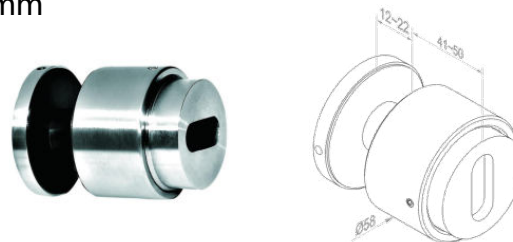

- Easy montage
- Unblocked view

Standoff Railing

- YX-1153 - $\Phi 38$ mm

- YX-1154 - $\Phi 50$ mm

- YX-1155 - $\Phi 56$ mm

- YX-1156-56*56 mm

- Installation

YX NO.	YX-1153	YX-1154	YX-1156	YX-1155
GLASS FASTENER	$\Phi 38$ mm	$\Phi 50$ mm	$\Phi 56$ mm	56*56
GLASS THICKNESS	12 - 19 mm	12 - 17.52 mm	15 - 22.28 mm	15 - 22.28 mm
MAX. SEPARATION	1300 mm			
HEIGHT	36"--- 914 mm / 42"--- 1067 mm			
FINISH	STAIN / MIRROR / PAINT			