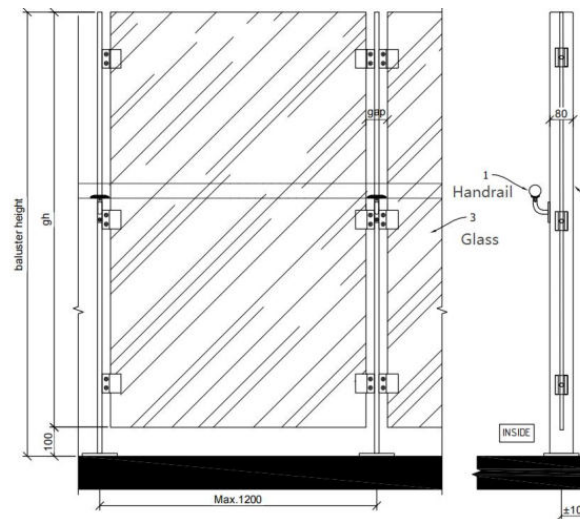

Wind Screen

YX NO.	YX-0391	YX-0371
POST	FLAT BAR POST	SQUARE POST
GLASS THICKNESS	13.52 -17.52 mm	
MAX. SEPARATION	1200 mm	
HEIGHT	1500 / 1800 mm	
FINISH	Stain / Mirror/ Paint	

Whether you live on waterfront or a windy mountaintop, we have different wind screen options to meet your needs.