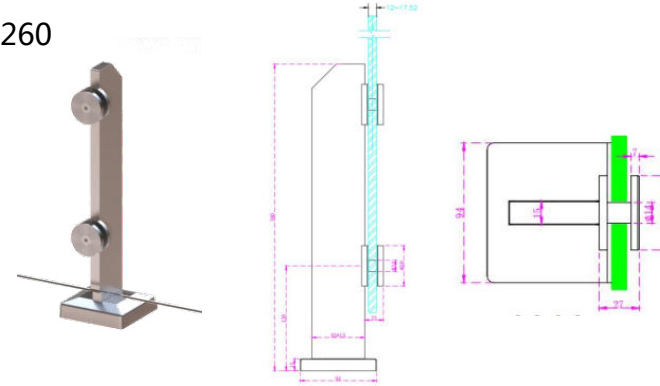

- Installation

Spigot Railing

Spigot railing is serving minimalist, aesthetic, simple and economic glass railing to your projects.

- Design for swimming pools, outdoor separation
- Easy installation
- Unblocked view

Spigot railing

- YX-1119DS

- YX-0330

- YX-0273

- YX-1119L

- YX-0260

YX NO.	YX-1119DS	YX-0330	YX-0273	YX-1119L	YX-0260
GLASS BASE	Φ48*180H mm	43*60*160H mm	40*50*200H mm	50*50*190H mm	15*65 mm
GLASS THICKNESS	10-13.14 mm	10-13.52 mm	13-13.52 mm	10-13.14 mm	112-17.52 mm
MAX. SEPARATION	1100 mm				
HEIGHT	36"--- 914 mm / 42"--- 1067 mm				
FINISH	Stain / Mirror /Paint				