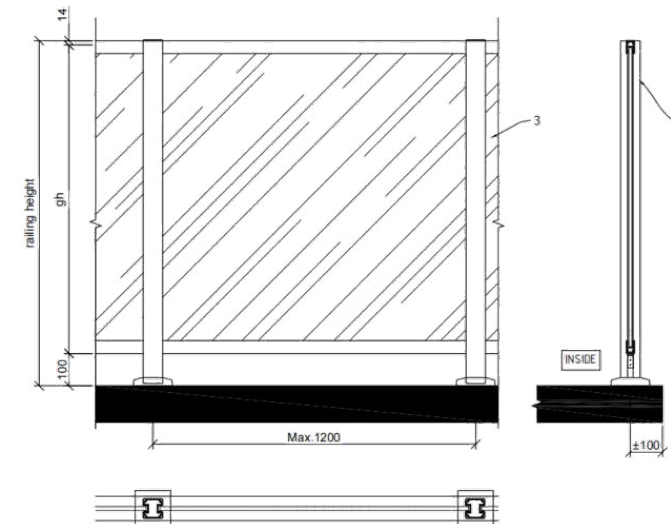

Aluminum Glass Railing

Aluminium glass railing has a simplistic design in the black color finish .The design of the railing is cool and also keep the light transparent, gives the building a sense of high-end.

YX NO.	YX-0254
POST	ALUMINUM POST 60*60 mm
GLASS THICKNESS	10-13.14 mm
MAX. SEPARATION	1200 mm
HEIGHT	1000 mm / 1067 mm
FINISH	Power Coating