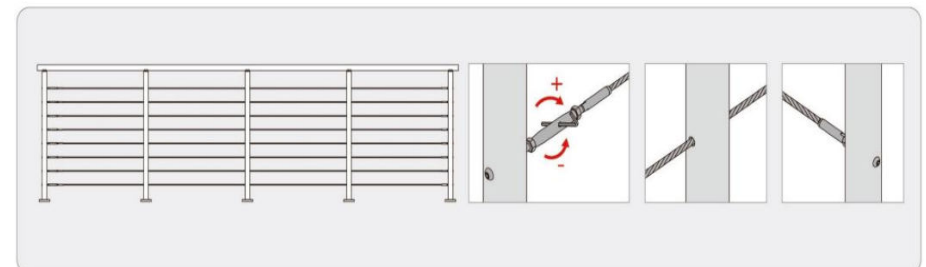

- Perfect solution for outdoor
- Unblocked view
- Affordable product

Cable Railing

• YX- 0261 

• YX- 0257 

YX NO.	YX-0261	YX-0257
POST	Round Post	Square Post
INFILL	Cable \varnothing 3.2 mm / Cable \varnothing 4.0 mm	
HEIGHT	1000 / 1100 mm	
MAX. SEPARATION	1200 mm	
FINISH	Stain / Mirror/ Paint	

Component

• YX-1303A

• YX-1303B

• YX-1303C

Cable Railing

• YX- 0261

YX NO.	YX- 0261
POST	Flat Bar Post
INFILL	Cable \varnothing 8.0 mm
HEIGHT	1200 mm / 1300 mm
MAX. SEPARATION	1200 mm
FINISH	Stain / Mirror/ Paint

Cross Line Railing

Strong plasticity and wide application make the railing can be used in a variety of different scenarios.

- Easy maintenance
- Affordable product
- System components

Cross Line Railing

YX NO.	YX-0172	YX-0307	YX-0401
POST	Round Post	Round Post	Flat Bar Post
INFILL	Φ12 mm Small Bar Φ12 mm Small Pipe		
MAX. SEPARATION	1100-1200 mm		
HEIGHT	1000 /1100 mm		
FINISH	Stain / Mirror/ Paint		

• Component

Small tube
Ø12x1mm
L5800mm

Small bar
Ø12mm
L4000mm

YX-1003A
Connector
Ø12mm
Fixing with screw

YX-1005
End cap
Ø12mm
Fixing with screw

YX-1013A
Adjustable elbow
Ø12x1mm

YX-1059
End cap
Ø12x1mm
Fixing with glue