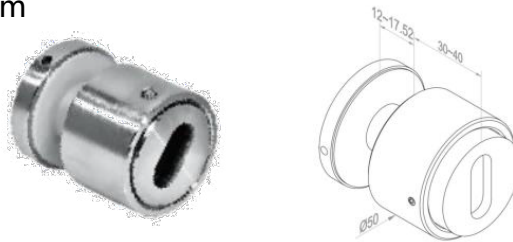

- Easy montage
- Unblocked view

Standoff Railing

- YX-1153 - $\Phi 38$ mm

- YX-1154 - $\Phi 50$ mm

- YX-1155 - $\Phi 56$ mm

- YX-1156-56*56 mm

- Installation

YX NO.	YX-1153	YX-1154	YX-1156	YX-1155
GLASS FASTENER	$\Phi 38$ mm	$\Phi 50$ mm	$\Phi 56$ mm	56*56
GLASS THICKNESS	12 - 19 mm	12 - 17.52 mm	15 - 22.28 mm	15 - 22.28 mm
MAX. SEPARATION	1300 mm			
HEIGHT	36"--- 914 mm / 42"--- 1067 mm			
FINISH	STAIN / MIRROR / PAINT			